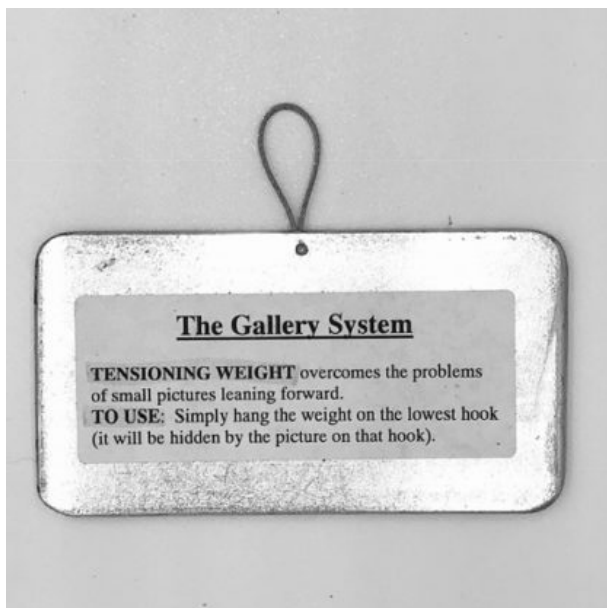

TENSIONING WEIGHT

Price: \$ 6.60

SKU: GWEIGHT

Product Categories: [Art Hanging Accessories](#), [Slimline System](#). Sleek and unobtrusive. Residential or Commercial., [Standard Gallery System](#). A heavy duty system with lighting capability., [Picture Rail System](#). Add the functionality of a modern hanging system to existing picture rails., [Gallery System Lighting](#). Bring your artwork to life!

Product Page:

<https://www.thegallerysystem.com.au/shop-online/tensioning-weight/>

Product Summary

These weights attach to the hook behind the picture to prevent the problem of small pictures leaning too far forward.

Dimensions W=12cm, H=6.3cm, D=0.4cm

Product Attributes

- Dimensions: 12 x 0.4 x 6.3 cm
- Weight: 0.32 kg