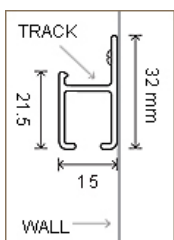

Product Page: <https://www.thegallerysystem.com.au/shop-online/standard-track-2m-white/>

Product Description

White Standard Track in 2m length. It can easily be cut to size with a hacksaw. The "V" groove in the top section makes it easy to drill and screw to the wall. Dont forget to order Standard System Hangers and Hooks.
Please feel free to contact us if you would like help working out your requirements

Product Attributes

- Dimensions: 200 x 1.1 x 3.2 cm
- Weight: 3.0 kg

Product Gallery

Product data have been exported from - THE GALLERY SYSTEM

Export date: Sun Sep 22 21:17:45 2019 / +0000 GMT