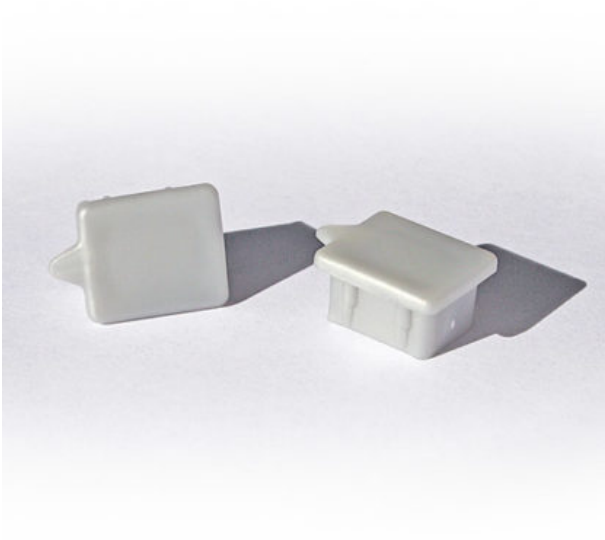

Standard System end caps, Silver

Price: \$ 1.70

SKU: GENDC

Product Categories: [Standard Gallery System. A heavy duty system with lighting capability.](#)

Product Page: <https://www.thegallerysystem.com.au/shop-online/standard-system-end-caps-silver/>

Product Summary

These end caps give a more finished look where track ends are exposed. They are sold individually.

Product Attributes

- Dimensions: N/A
- Weight: 0.1 kg